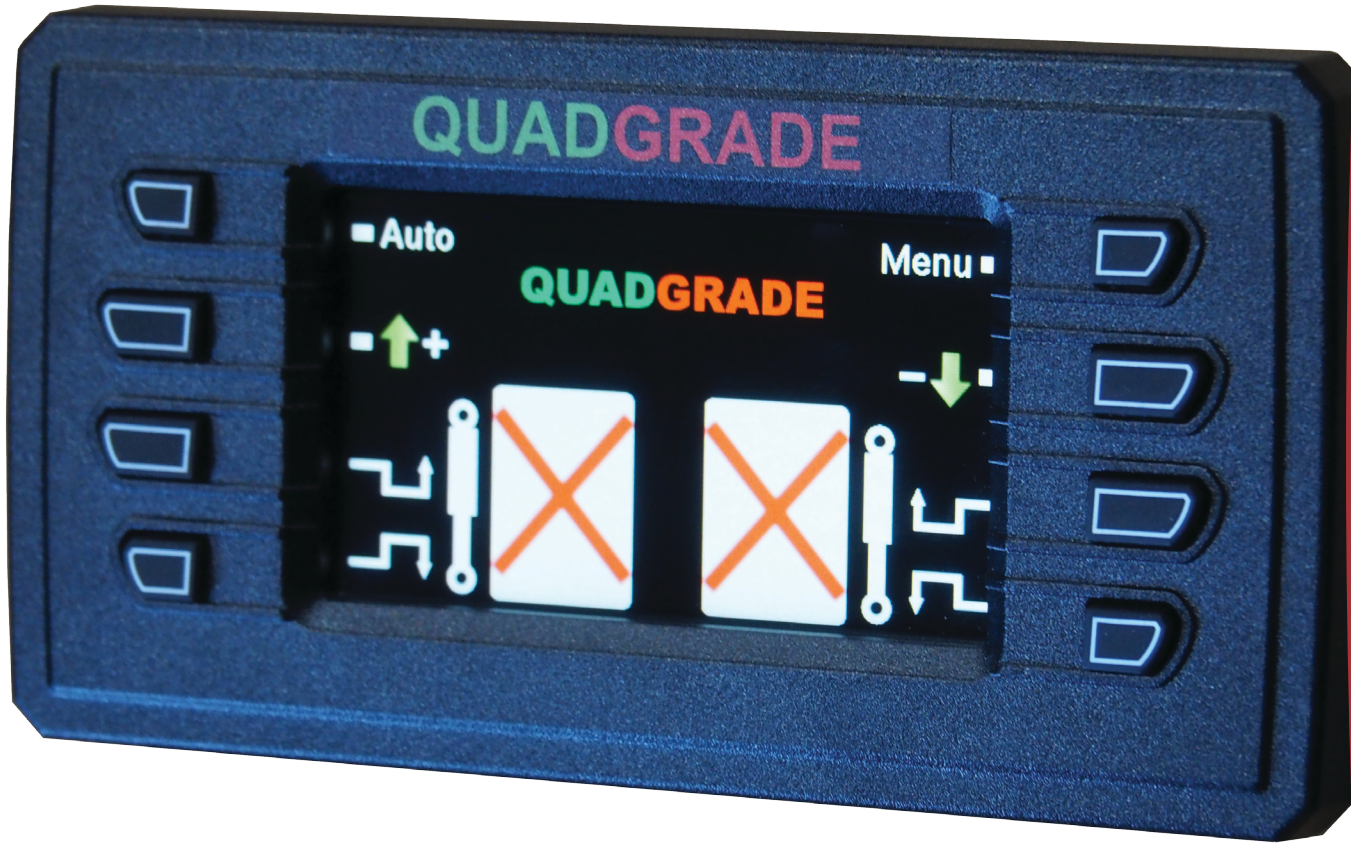

QUADGRADE

Setting the Grade

**Compact, waterproof 2D control
system for box blade levellers**

DO MORE WITH LESS

UNIQUE FEATURES:

- WATERPROOF (IP67) SCREEN & JUNCTION BOX: *ideal for open cabs*
- 7" COLOUR SCREEN: *compact but large for data at a glance*
- ADJUSTABLE GRADE HEIGHT RECEIVERS: *adjust grade from screen*
- AUTO TUNE FEATURE: *self-tunes, no technician required*
- MANUAL OVER RIDE FROM SCREEN: *no extra buttons required*
- DIRECT CONNECT FUNCTIONALITY: *integrates to most joysticks*
- SONIC TRACKER: *reads string line, boxing & grade matching*
- CAN BUS CONTROL: *single 6mm (1/4") cable to screen*
- QUALITY GERMAN & USA MADE COMPONENTS: *common in the industry*
- DIAGNOSTIC SCREEN: *easy diagnosis & fault finding*

Due to our commitment to continuous improvement specifications are subject to change without notice.

SharpGrade, QuadGrade and QuadRod are Trade Marks of Progressive IP Limited
Copyright 2014 Progressive IP Limited