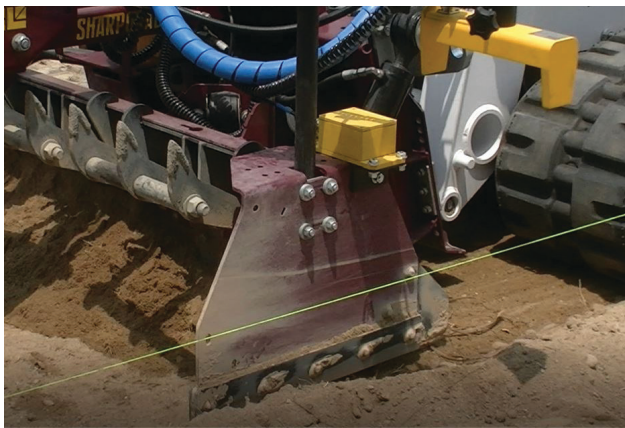

QUADGRADE

Setting the Grade

**Compact, waterproof 2D control
system for box blade levellers**

DO MORE WITH LESS

UNIQUE FEATURES:

- WATERPROOF (IP67) SCREEN & JUNCTION BOX: *ideal for open cabs*
- 7" COLOUR SCREEN: *compact but large for data at a glance*
- ADJUSTABLE GRADE HEIGHT RECEIVERS: *adjust grade from screen*
- AUTO TUNE FEATURE: *self-tunes, no technician required*
- MANUAL OVER RIDE FROM SCREEN: *no extra buttons required*
- DIRECT CONNECT FUNCTIONALITY: *integrates to most joysticks*
- SONIC TRACKER: *reads string line, boxing & grade matching*
- CAN BUS CONTROL: *single 6mm (1/4") cable to screen*
- QUALITY GERMAN & USA MADE COMPONENTS: *common in the industry*
- DIAGNOSTIC SCREEN: *easy diagnosis & fault finding*

Due to our commitment to continuous improvement specifications are subject to change without notice.

SharpGrade, QuadGrade and QuadRod are Trade Marks of Progressive IP Limited
Copyright 2014 Progressive IP Limited