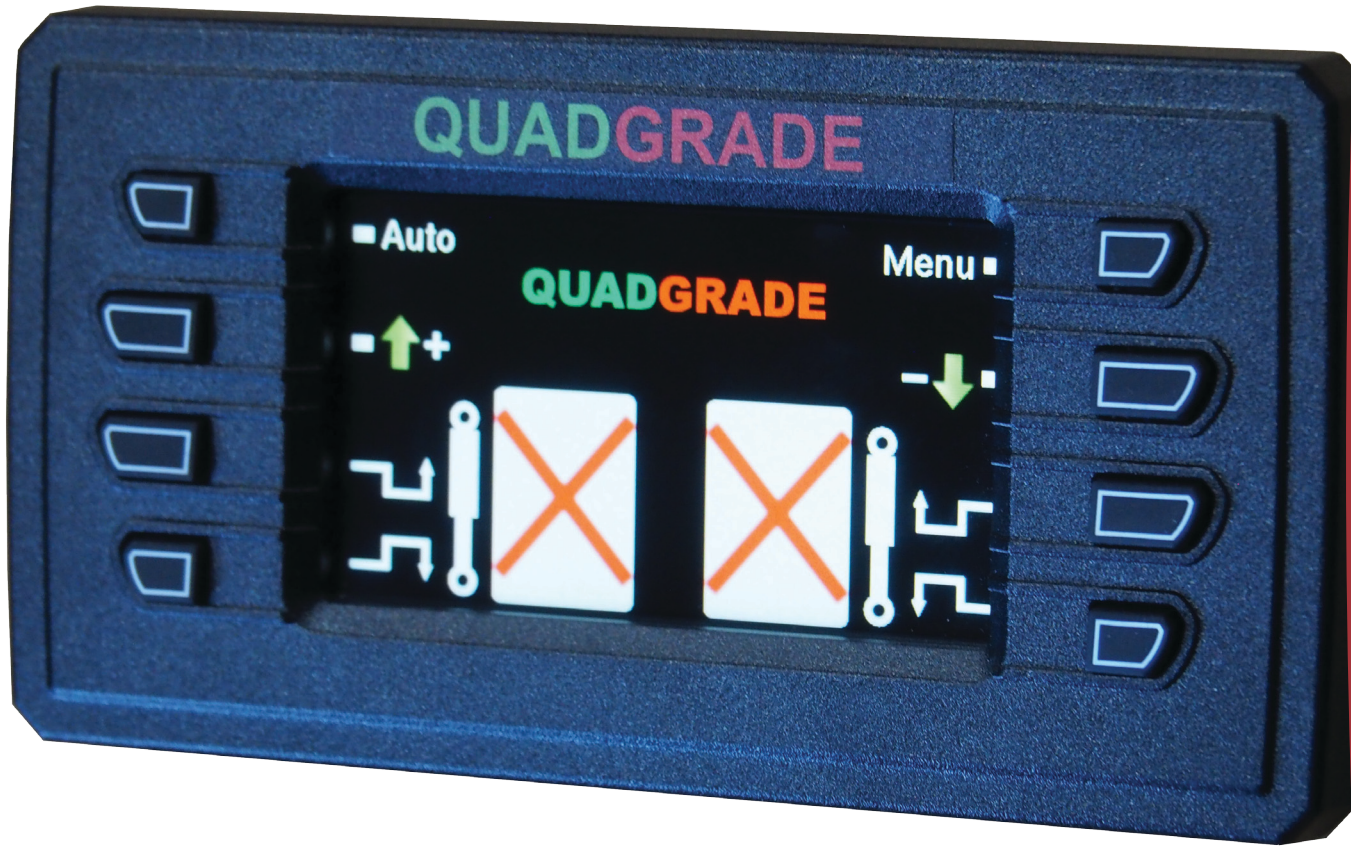

QUADGRADE

Setting the Grade

Compact, waterproof 2D control system for box blade levellers

UNIQUE FEATURES:

- WATERPROOF (IP67) SCREEN & JUNCTION BOX: *ideal for open cabs*
- 7" COLOUR SCREEN: *compact but large for data at a glance*
- ADJUSTABLE GRADE HEIGHT RECEIVERS: *adjust grade from screen*
- AUTO TUNE FEATURE: *self-tunes, no technician required*
- MANUAL OVER RIDE FROM SCREEN: *no extra buttons required*
- DIRECT CONNECT FUNCTIONALITY: *integrates to most joysticks*
- SONIC TRACKER: *reads string line, boxing & grade matching*
- CAN BUS CONTROL: *single 6mm (1/4") cable to screen*
- QUALITY GERMAN & USA MADE COMPONENTS: *common in the industry*
- DIAGNOSTIC SCREEN: *easy diagnosis & fault finding*

FOR SITE
INTERNATIONAL

Due to our commitment to continuous improvement specifications are subject to change without notice.

SharpGrade, QuadGrade and QuadRod are Trade Marks of Progressive IP Limited
Copyright 2014 Progressive IP Limited