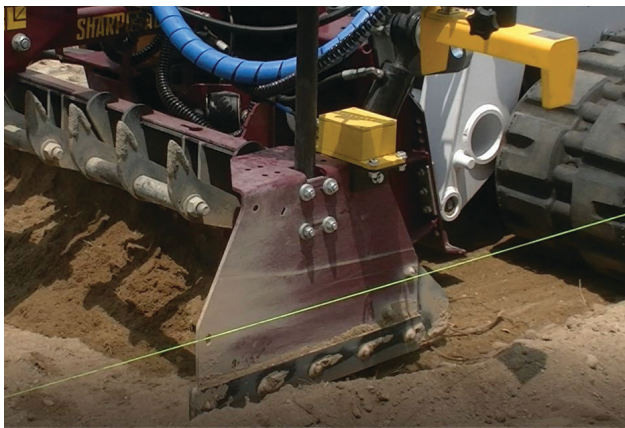

QUADGRADE

Setting the Grade

Compact, waterproof 2D control system for box blade levellers

UNIQUE FEATURES:

- WATERPROOF (IP67) SCREEN & JUNCTION BOX: *ideal for open cabs*
- 7" COLOUR SCREEN: *compact but large for data at a glance*
- ADJUSTABLE GRADE HEIGHT RECEIVERS: *adjust grade from screen*
- AUTO TUNE FEATURE: *self-tunes, no technician required*
- MANUAL OVER RIDE FROM SCREEN: *no extra buttons required*
- DIRECT CONNECT FUNCTIONALITY: *integrates to most joysticks*
- SONIC TRACKER: *reads string line, boxing & grade matching*
- CAN BUS CONTROL: *single 6mm (1/4") cable to screen*
- QUALITY GERMAN & USA MADE COMPONENTS: *common in the industry*
- DIAGNOSTIC SCREEN: *easy diagnosis & fault finding*

FOR SITE
INTERNATIONAL

Due to our commitment to continuous improvement specifications are subject to change without notice.

SharpGrade, QuadGrade and QuadRod are Trade Marks of Progressive IP Limited
Copyright 2014 Progressive IP Limited