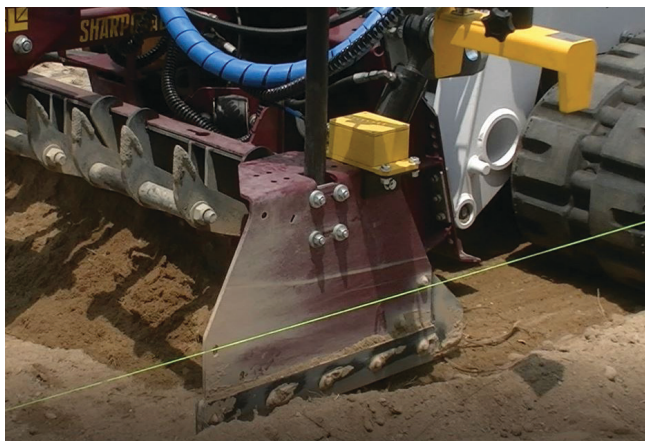

# QUADGRADE

*Setting the Grade*

**Compact, waterproof 2D control system for box blade levellers**

**SHARP GRADE<sup>®</sup>**

*Setting the Grade*

## UNIQUE FEATURES:

- WATERPROOF (IP67) SCREEN & JUNCTION BOX: *ideal for open cabs*
- 7" COLOUR SCREEN: *compact but large for data at a glance*
- ADJUSTABLE GRADE HEIGHT RECEIVERS: *adjust grade from screen*
- AUTO TUNE FEATURE: *self-tunes, no technician required*
- MANUAL OVER RIDE FROM SCREEN: *no extra buttons required*
- DIRECT CONNECT FUNCTIONALITY: *integrates to most joysticks*
- SONIC TRACKER: *reads string line, boxing & grade matching*
- CAN BUS CONTROL: *single 6mm (1/4") cable to screen*
- QUALITY GERMAN & USA MADE COMPONENTS: *common in the industry*
- DIAGNOSTIC SCREEN: *easy diagnosis & fault finding*