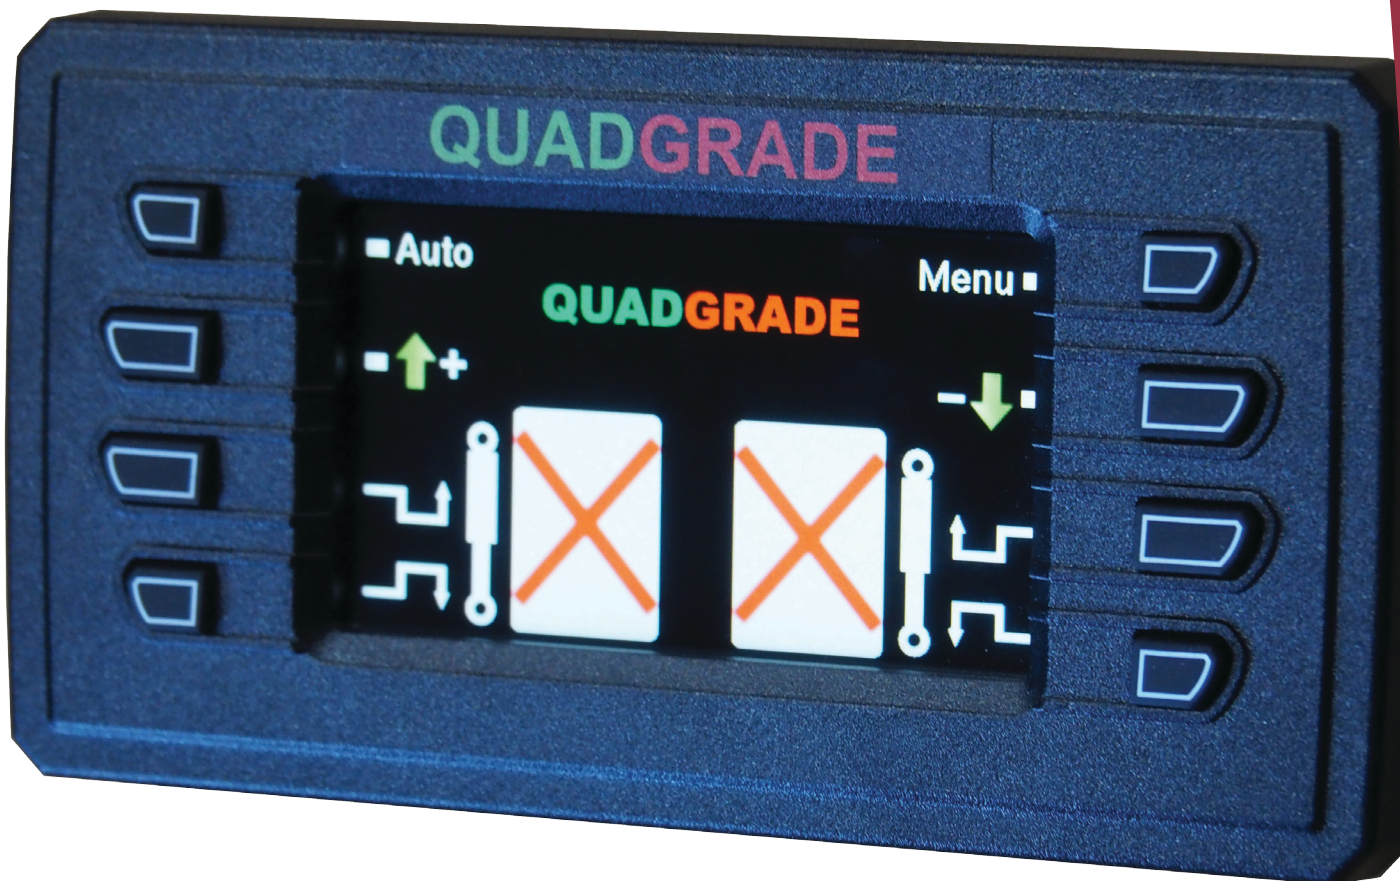

# QUADGRADE

*Setting the Grade*

**Compact, waterproof 2D control system for box blade levellers**

**SHARP GRADE<sup>®</sup>**

*Setting the Grade*

## UNIQUE FEATURES:

- WATERPROOF (IP67) SCREEN & JUNCTION BOX: *ideal for open cabs*
- 7" COLOUR SCREEN: *compact but large for data at a glance*
- ADJUSTABLE GRADE HEIGHT RECEIVERS: *adjust grade from screen*
- AUTO TUNE FEATURE: *self-tunes, no technician required*
- MANUAL OVER RIDE FROM SCREEN: *no extra buttons required*
- DIRECT CONNECT FUNCTIONALITY: *integrates to most joysticks*
- SONIC TRACKER: *reads string line, boxing & grade matching*
- CAN BUS CONTROL: *single 6mm (1/4") cable to screen*
- QUALITY GERMAN & USA MADE COMPONENTS: *common in the industry*
- DIAGNOSTIC SCREEN: *easy diagnosis & fault finding*

**SHARP GRADE®**  
*Setting the Grade*

Due to our commitment to continuous improvement specifications are subject to change without notice.

SharpGrade, QuadGrade and QuadRod are Trade Marks of Progressive IP Limited  
 Copyright 2014 Progressive IP Limited  
 NZ Patent No. 757100